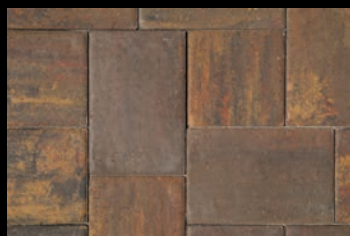

Most desired color choice

Antique

Bamboo

Clamshell

Islamorada

Sand Buff Char

Sharktooth

Aruba

Bahama Blend

Beechwood

Coconut Palm

Deep Sea

Old Chicago

Harvest Moon

Oakrun

St. Augustine

Old San Jaun

Palm Island

St. Croix

***Colors shown should be used as a guide only. Actual samples should always be used when choosing your color selection. Select custom colors available. STABIL Concrete Pavers does not guarantee color match between 30mm and 60mm pavers.**