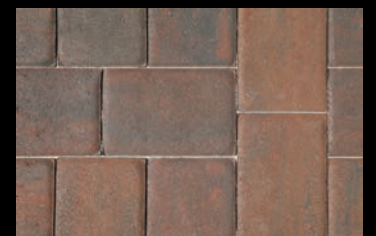

Most desired color choice

Antique

Bamboo

Clamshell

Islamorada

Sand Buff Char

Sharktooth

Aruba

Bahama Blend

Beechwood

Coconut Palm

Deep Sea

Old Chicago

Harvest Moon

Oakrun

St. Augustine

Old San Jaun

Palm Island

St. Croix

***Colors shown should be used as a guide only. Actual samples should always be used when choosing your color selection. Select custom colors available. STABIL Concrete Pavers does not guarantee color match between 30mm and 60mm pavers.**